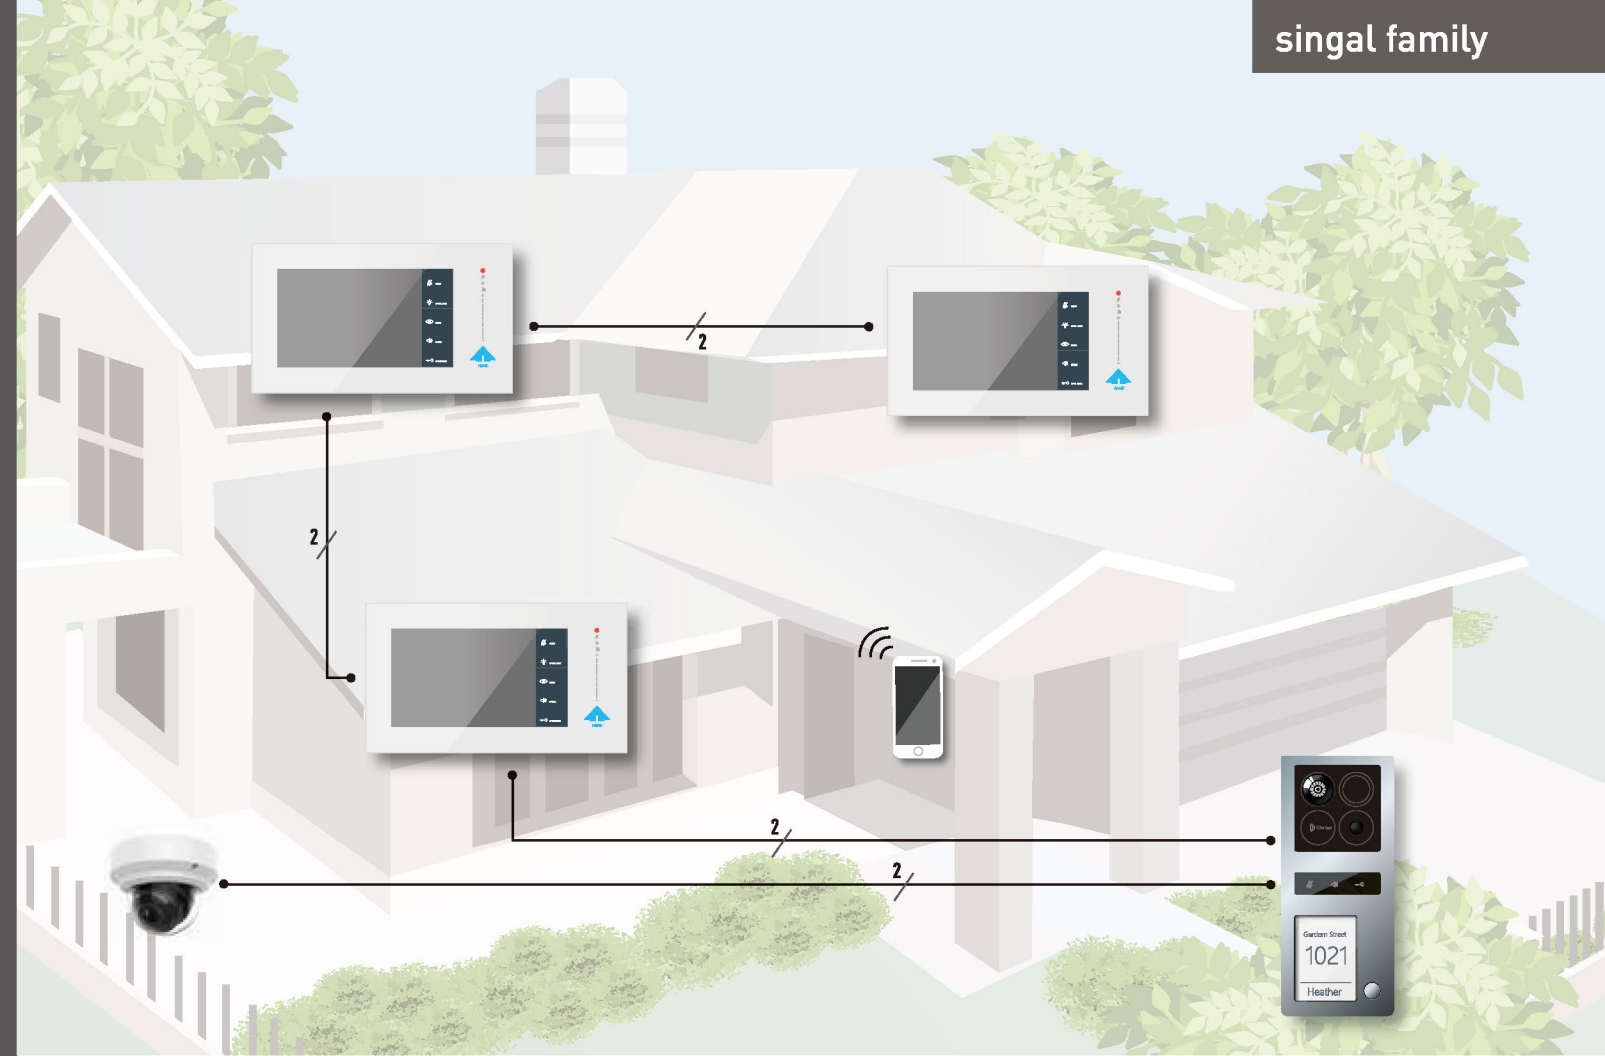

VILLA APPLICATION

- 2-wire
- IP
- P.I.P
- Touch
- WIFI
- Bluetooth
- Android
- SIP
- modular
- RFID
- metal

Typical Application:
Single family villa, multi-families villa(2~4)

Products:
Door station, monitor, distributor(optional), system power

Advantage:
IP over 2-wire, non-polarity, upto 4 door stations and 4 monitors, connection with IP camera, SIP function, monitor based on android, WIFI and Bluetooth support