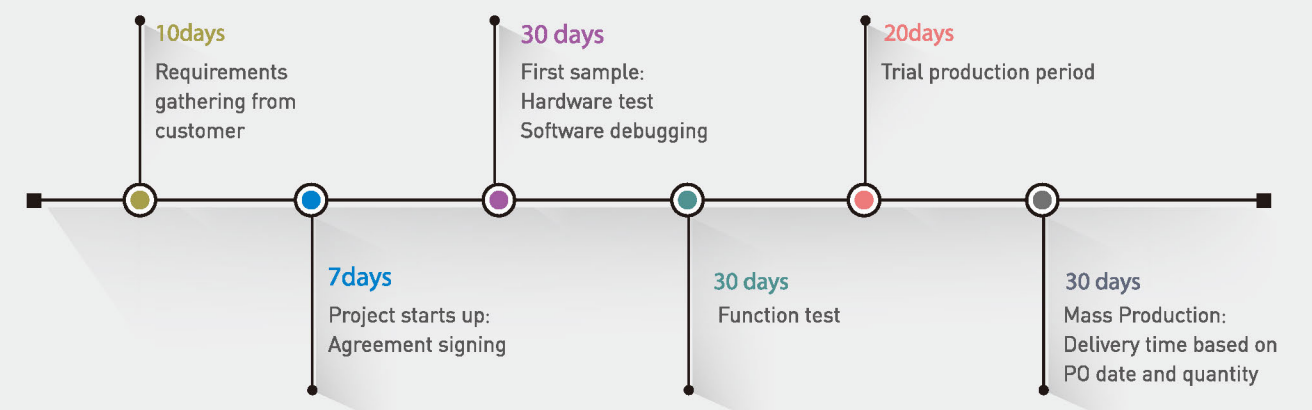

THE PERFECT SOLUTION WITH IP OVER 2-WIRE VIDEO INTERCOM

Produce Media System Company is a member of Shanghai software association, and has strong strength in digital image/video technology, face recognition technology, and smart building system.

Now, we concentrate on developing unique system with our technology, and provide OEM & ODM services to our customers.

WHAT WE PROVIDE

Standard Products

Standard products as designed

Customization

Customization according to customer's demands on both software and hardware, like UI, language, background, PCBA, housing...etc.

Reference Schedule for Customization