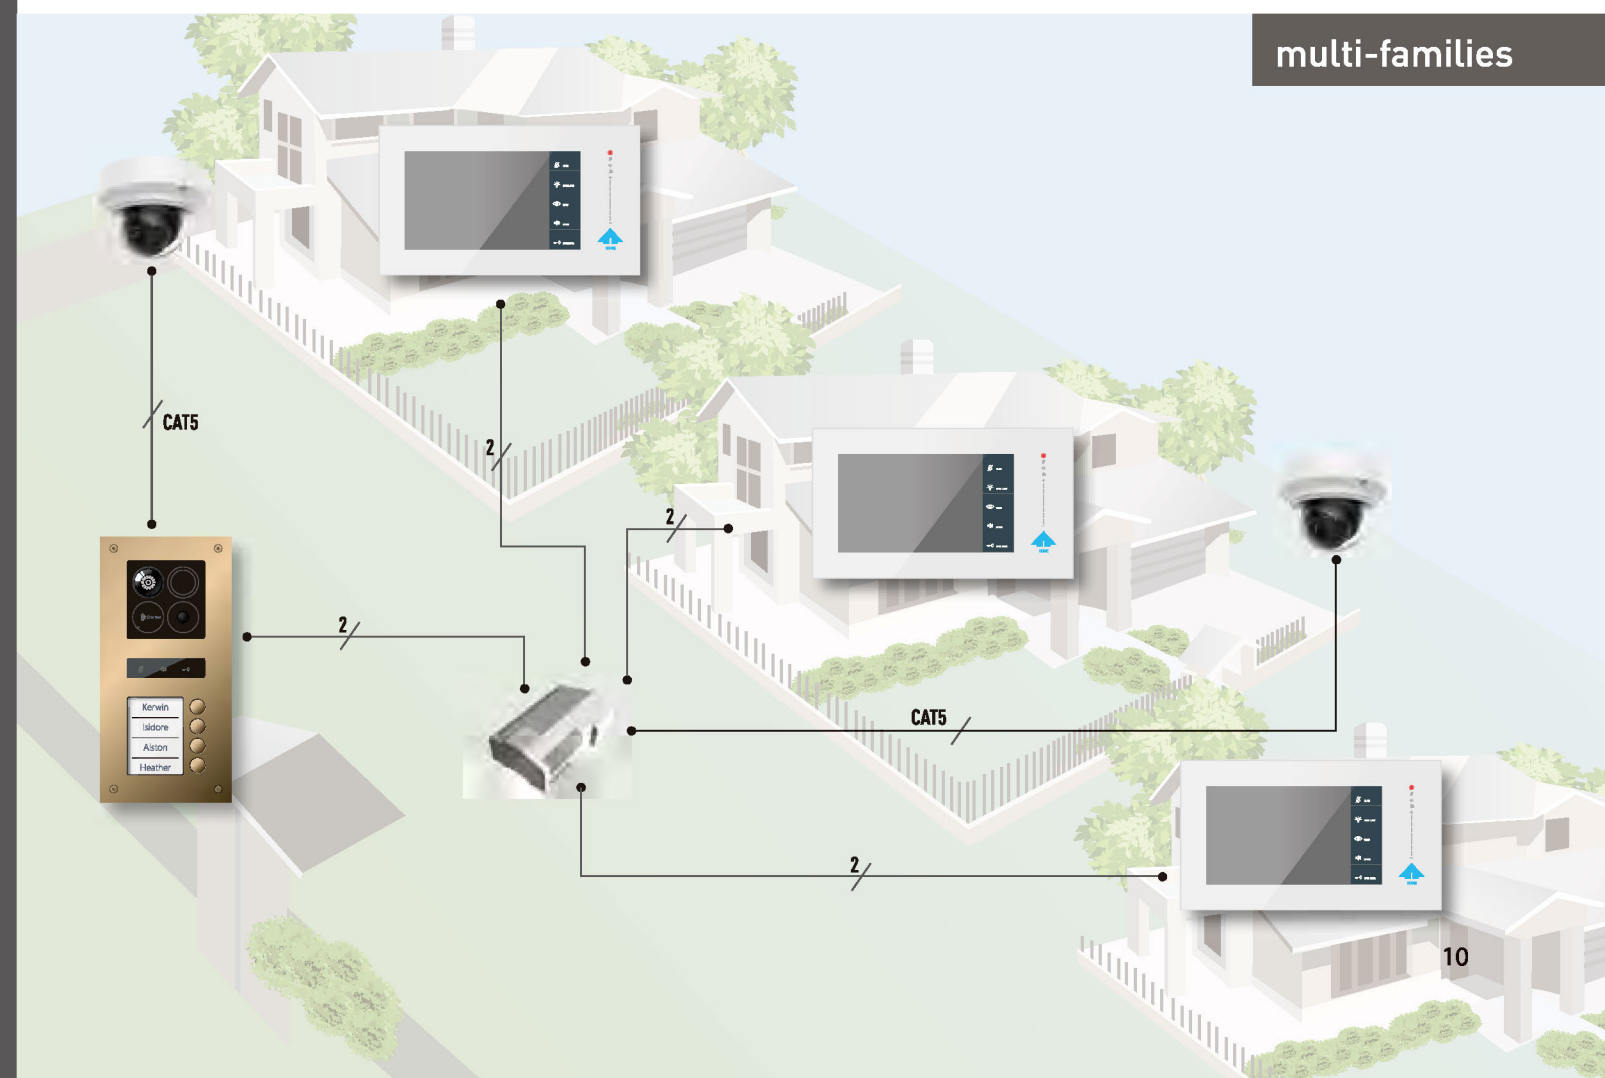

## Function & Specification

- 7" capacitive touch screen monitor
- Based on Android system
- Two wires non-polarity
- 1024(RGB)\*600 pix resolution
- Support picture in picture function
- Menu icon customized
- Flexible power way: support remote and local power
- Picture and video save
- Support the touch slider to adjust volume
- Support the second door bell and ringer extension
- Support WIFI for cloud intercom
- Indicator: power, mute, message, WIFI
- Support home automation via Bluetooth
- Provide reserved RS485 port
- Support 8-zone alarm

# POWER & DISTRIBUTOR

## Function & Specification

Support 8 channel IP over 2-wire ports  
Support 2 Ethernet ports  
Input Voltage: 100 ~ 240V AC  
Input Frequency: 50~60Hz  
Rated Output Voltage: DC 24V±2V  
Rated Output Current: 1.5A  
Working Temperature: -20°C ~55°C