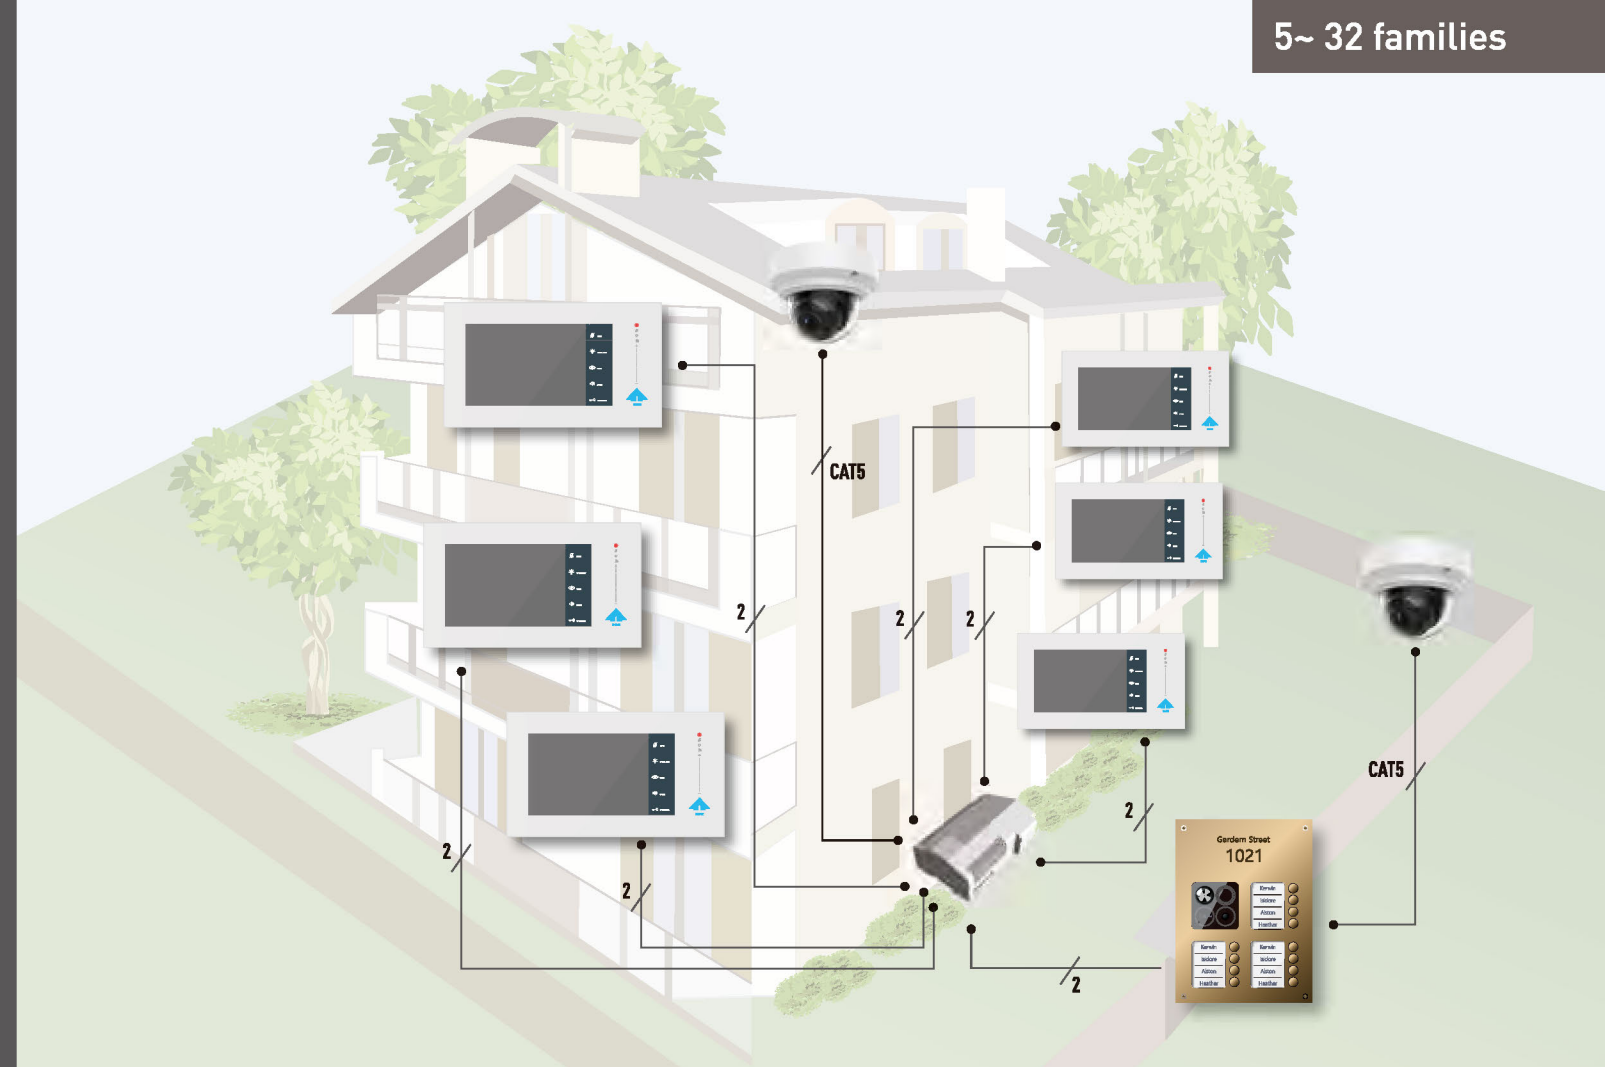

## Function & Specification

Support 8 channel IP over 2-wire ports  
Support 2 Ethernet ports  
Input Voltage: 100 ~ 240V AC  
Input Frequency: 50~60Hz  
Rated Output Voltage: DC 24V±2V  
Rated Output Current: 1.5A  
Working Temperature: -20°C ~55°C

# VILLA APPLICATION

-  2-wire
-  IP
-  P.I.P
-  Touch
-  WIFI
-  Bluetooth
-  Android
-  SIP
-  modular
-  RFID
-  metal

**Typical Application:**  
 Single family villa, multi-families villa(2~4)

**Products:**  
 Door station, monitor, distributor(optional), system power

**Advantage:**  
 IP over 2-wire, non-polarity, upto 4 door stations and 4 monitors, connection with IP camera, SIP function, monitor based on android, WIFI and Bluetooth support