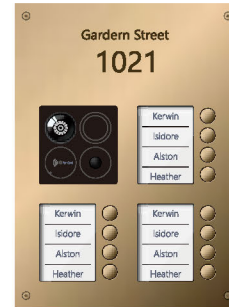

• Flush mounting
• 12 users
• Street name