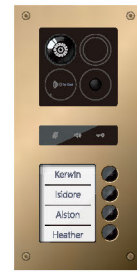

# PRODUCT LIST

• White

• Black

• Flush mounting  
• Metal touch button

• Flush mounting  
• Metal touch button

• Flush mounting  
• Metal touch button

• Flush mounting  
• Metal touch button

• Flush mounting  
• Keyboard

## Black

• Flush mounting  
• 1-4 users

• Flush mounting  
• Indicate lights  
• 1-4 users

• Flush mounting  
• 12 users

• Flush mounting  
• 12 users  
• Street name

• Flush mounting  
• 8 users

• Surface mounting  
• 4 users